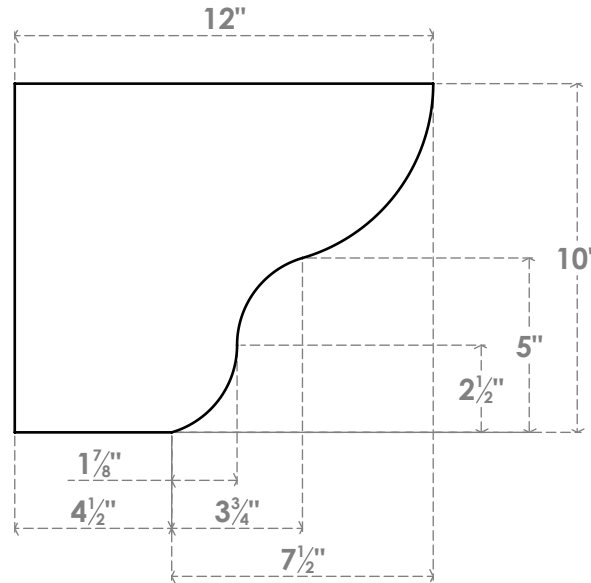

RFTP04X10X12GRN

4"W X 10"H X 12"L GREENSBORO ARCHITECTURAL GRADE PVC RAFTER TAIL

FRONT PROFILE

SIDE PROFILE

ISOMETRIC

EKENA
 MILLWORK
 EKENA MILLWORK
 2300 WEST MAIN ST.
 CLARKSVILLE, TX 75426
 TOLL FREE: 866-607-0453
 WWW.EKENAMILLWORK.COM