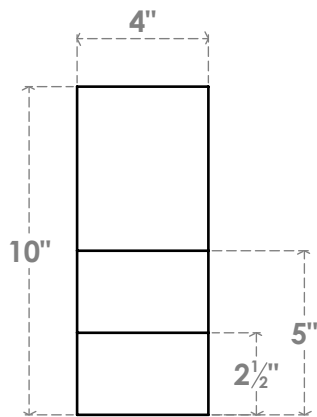

RFTP04X10X12GRN

4"W X 10"H X 12"L GREENSBORO ARCHITECTURAL GRADE PVC RAFTER TAIL

FRONT PROFILE

SIDE PROFILE

ISOMETRIC

EKENA
 MILLWORK
 EKENA MILLWORK
 2300 WEST MAIN ST.
 CLARKSVILLE, TX 75426
 TOLL FREE: 866-607-0453
 WWW.EKENAMILLWORK.COM

NOTES

1. INSTALLATION TO BE COMPLETED IN ACCORDANCE WITH MANUFACTURER'S SPECIFICATIONS.
2. DRAWING MAY NOT BE TO SCALE
3. THIS DRAWING IS INTENDED FOR DESIGN AND PLANNING PURPOSES ONLY.
4. ALL INFORMATION CONTAINED HEREIN WAS CURRENT AT THE TIME OF DEVELOPMENT BUT MUST BE REVIEWED AND APPROVED BY THE PRODUCT MANUFACTURER TO BE CONSIDERED ACCURATE.
5. ARCHITECTURAL GRADE PVC PRODUCTS ARE MADE FROM EXPANDED CELLULAR PVC AND COME NATURALLY WHITE BUT MAY BE PAINTED